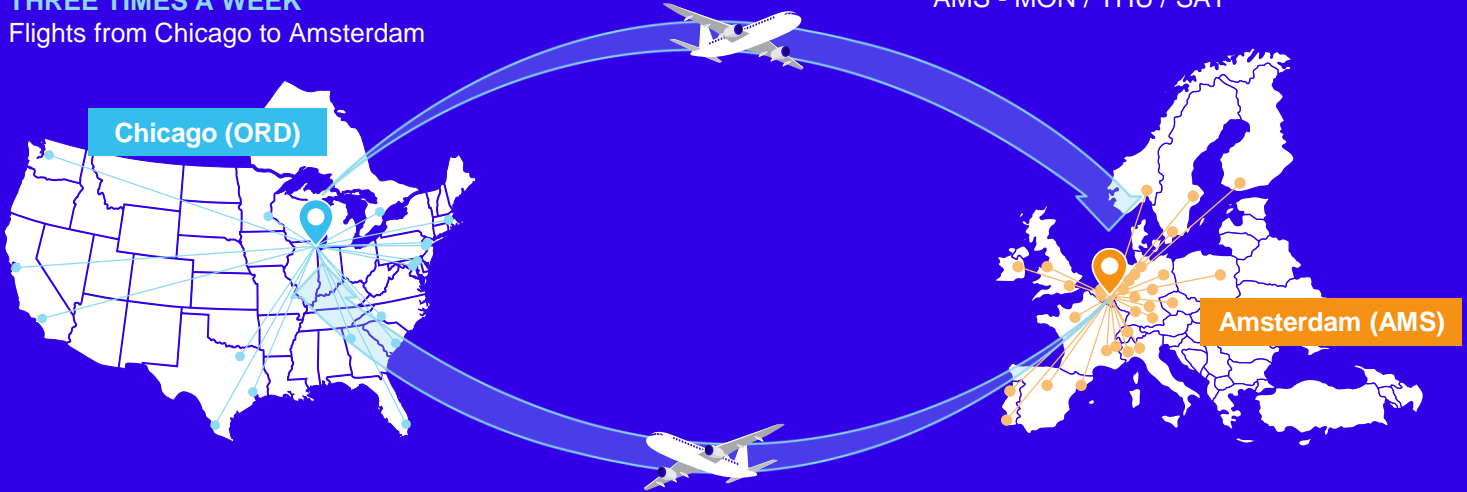

**GEODIS AIRDIRECT
NORTH AMERICA –
EUROPE**

GEODIS
KEEP RISING

KEY SERVICE INFORMATION:

THREE TIMES A WEEK

Flights from Chicago to Amsterdam

FIXED DEPARTURE DAY

ORD - TUE / THU / SAT

AMS - MON / THU / SAT

YOU CAN RELY ON GEODIS AIRDIRECT

Use direct charter flights contracted by GEODIS

A greater degree of control on your supply chain

Reduce the needs for buffer stocks

Prevent disruption in supply chain

VALUES OF THE SOLUTION

- Leverage three direct flights each week between Amsterdam and Chicago
- Rely on GEODIS staff, present during all touchpoints, to control your cargo

- Consolidate from multiple origins through our hubs in Amsterdam and Chicago
- Domestic Distribution Network at origin and destination